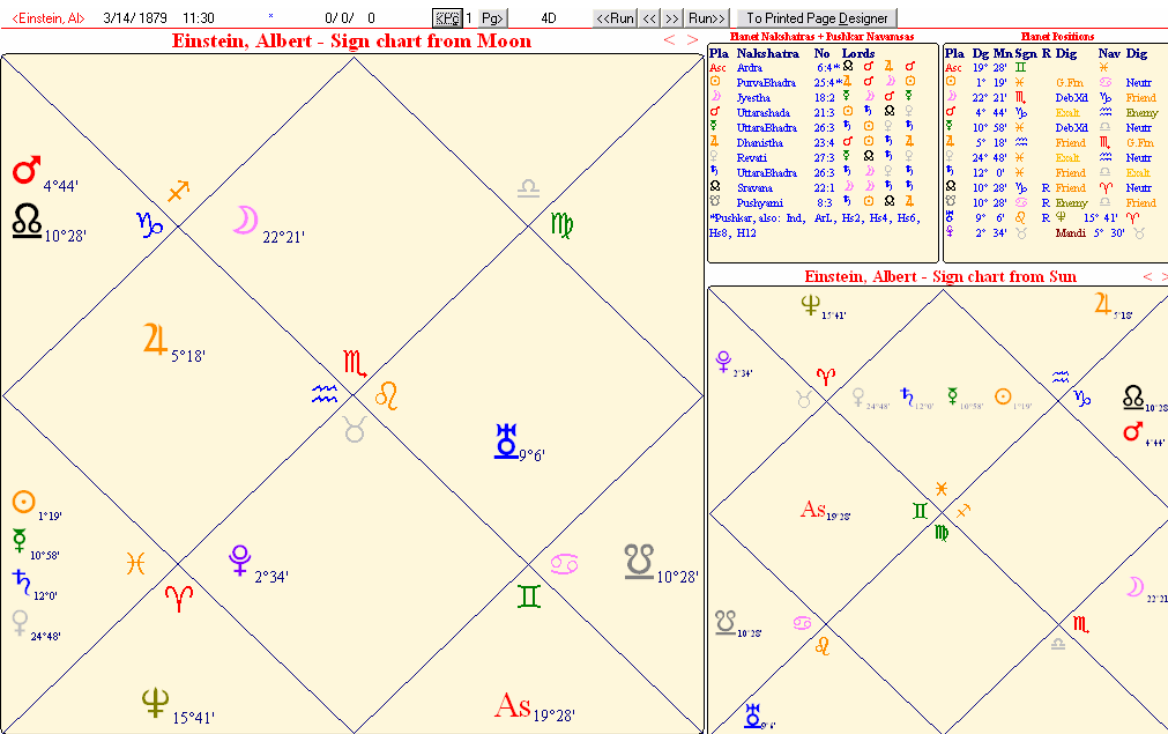

Life Path Number: [33/6](#) (method: $3+1+4+1+8+7+9 = 33$ and $3+3 = 6$)

Birthday Number: [14](#)

Expression Number: [9](#)

Heart's Desire Number: [7](#)

Personality Number: [11/2](#)

Maturity Number: [6](#)

First Name Chord: [6-22](#)

Albert Einstein's VEDIC Rashi Charts (using Shri Jyoti Star)

Chart to Interpret Albert Einstein's Numerology Chart and Report

ChartMaker Lay-out

More information about this charting system can be found at www.decoz.com or in the book "Numerology; Key To Your Inner Self" by Hans Decoz with Tom Monte. Avery Publishing Group, NY.