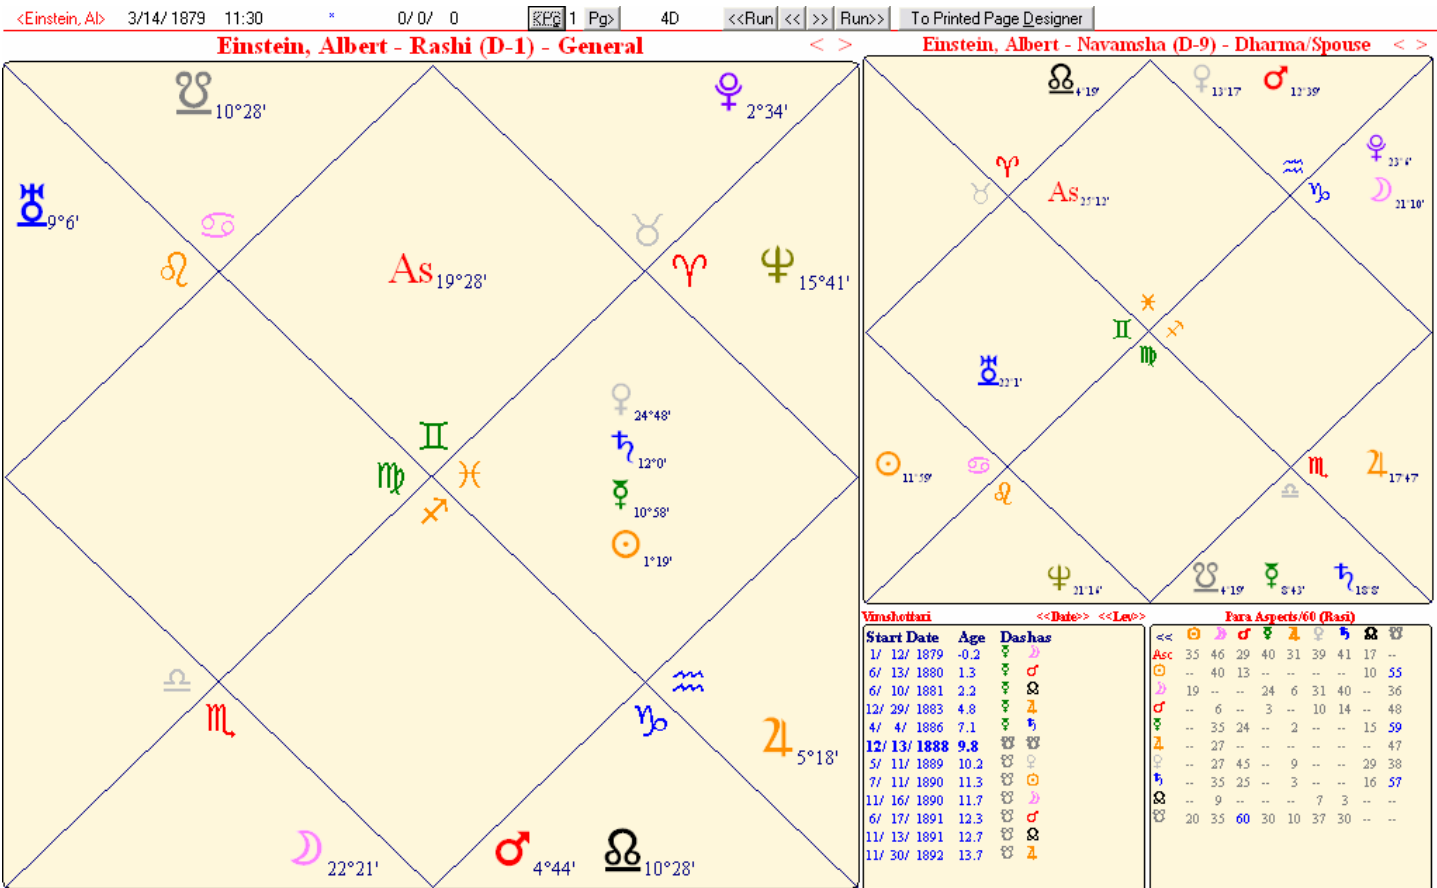

Life Path Number: [33/6](#) (method: $3+1+4+1+8+7+9 = 33$ and $3+3 = 6$)

Birthday Number: [14](#)

Expression Number: [9](#)

Heart's Desire Number: [7](#)

Personality Number: [11/2](#)

Maturity Number: [6](#)

First Name Chord: [6-22](#)

Albert Einstein's VEDIC Rashi Charts (using Shri Jyoti Star)

Chart to Interpret Albert Einstein's Numerology Chart and Report

ChartMaker Lay-out

More information about this charting system can be found at www.decoz.com or in the book "Numerology; Key To Your Inner Self" by Hans Decoz with Tom Monte. Avery Publishing Group, NY.